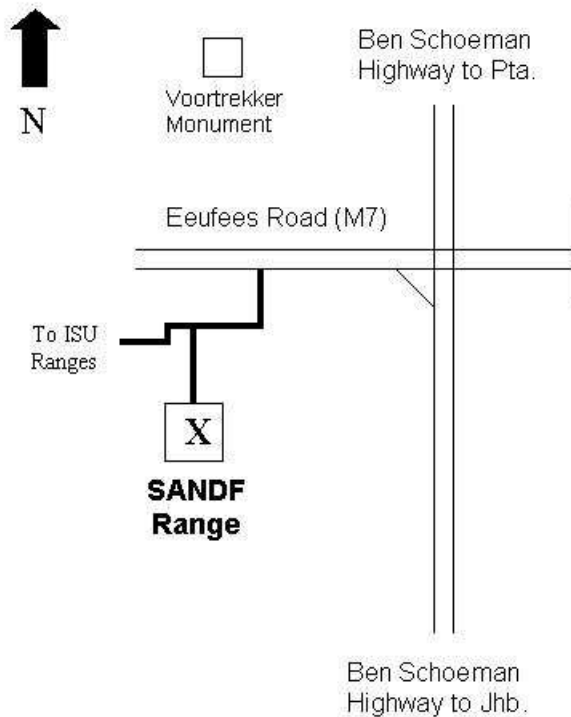

Map to the PMPSC Range - Pretoria

Directions to the SANDF Range

From the Ben Schoeman Highway
In the Northerly direction to Pretoria
Take the M7 Eeufees Off-Ramp.
At the Traffic lights, proceed West
in the M7 Proclamation Hill Direction
For 1.0 km until the first turn off to
the left. There is a Paintball sign
marking the turn-off.
Follow the dirt road for 800 m round
The curve until the entrance to the
Army band is reached on your left.
Drive through the entrance for
400 m, up the slope to reach the
Range.