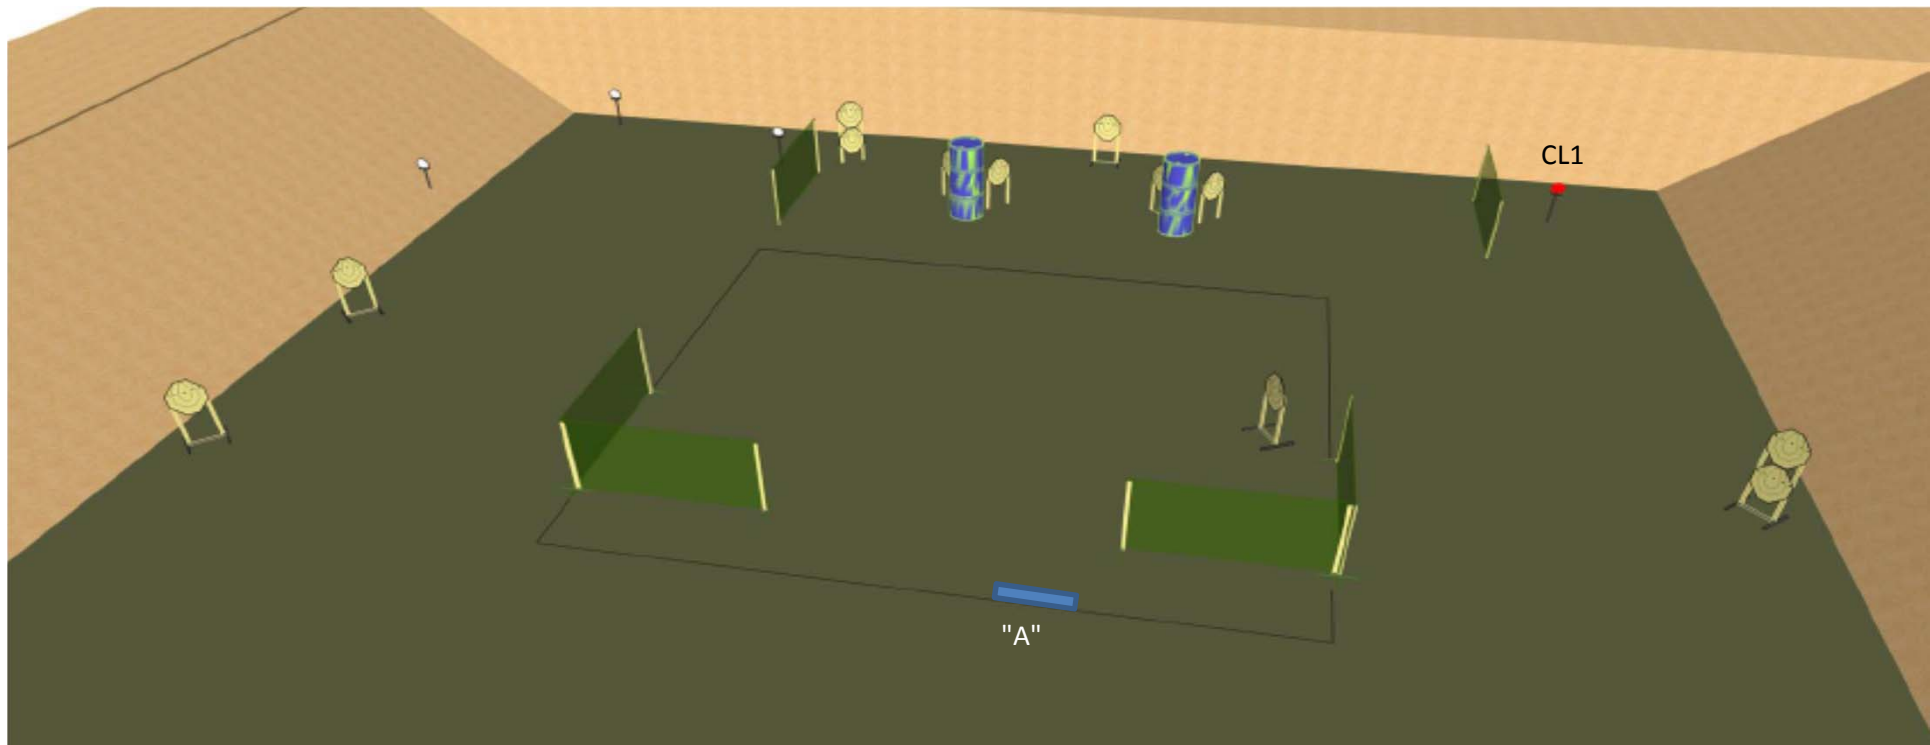

VEKTOR SHOOTING CLUB

NGPSA Mini Rifle League 2018

Stage	Stage Name	Rounds
1	Stage 1, Range 1	20
2	Stage 2, Range 2	28
3	Stage 3, Range 3	17
4	Stage 4, Range 4	25
5	Stage 5, Range 5	12
6	Stage 6, Range 6	16
7	Stage 7, Range 7	16
8	N/A	0
		Total: 134

Stage 1, Range 1

Rounds:	Minimum of 20 Rounds Required
Starting:	Shooter starts standing anywhere within the demarcated area, rifle is loaded Option 1.
Time Starts:	Audible, stops last shot fired.
Paper:	8x IPSC Targets.
Steel:	2x IPSC Mini-Poppers, 1x IPSC Steel Plates & 1x Frangible Clay Target.
No-Shoot:	1x IPSC No-shoot Target.
Procedure	On the start signal engage the targets as they become visible while remaining within the demarcated area.

Stage 2, Range 2

Rounds:	Minimum of 28 Rounds Required
Starting:	Shooter standing with one foot touching demarcated point "A". Rifle is loaded Option 3 (Completely Unloaded).
Time Starts:	Audible, stops last shot fired.
Paper:	12x IPSC Targets
Steel:	3x IPSC Steel Plates & 1x Frangible Clay Target
No-Shoot:	None
Procedure	On the start signal engage the targets as they become visible while remaining within the demarcated area.

Stage 3, Range 3

Rounds:	Minimum of 17 Rounds Required
Starting:	Shooter starts standing within the demarcated area, Rifle is loaded Option 1 & placed on the table.
Time Starts:	Audible, stops last shot fired.
Paper:	6x IPSC Targets & 1x IPSC Partial Mini-target (MT1)
Steel:	3x IPSC Steel Plates
No-Shoot:	None
Procedure	On the start signal engage the targets as they become visible while remaining within the demarcated area.