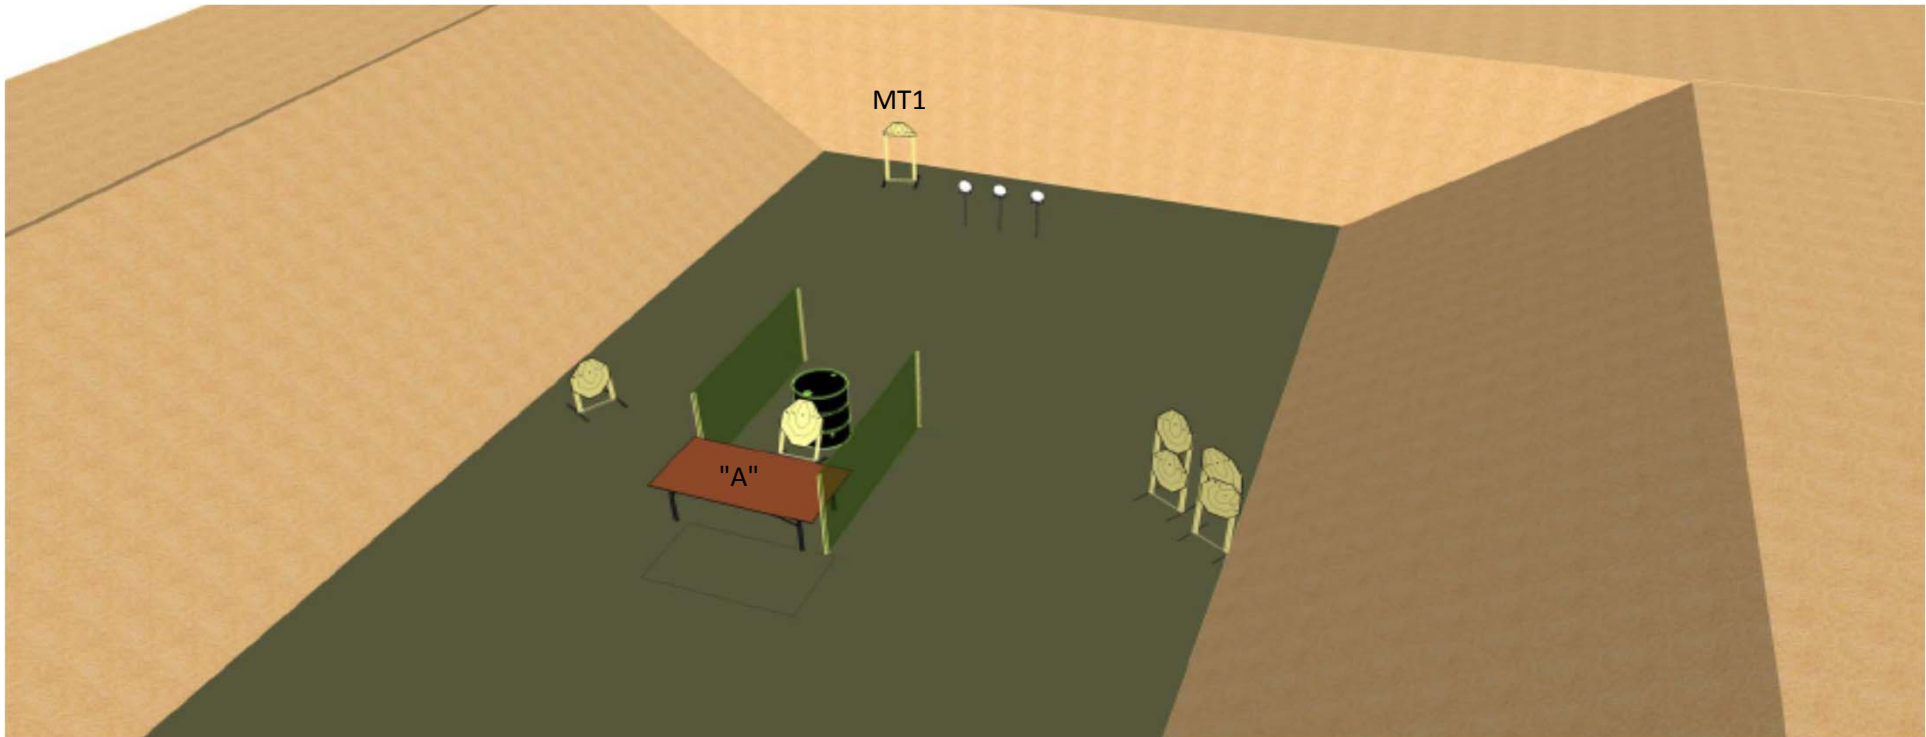

Stage 3, Range 3

Rounds:	Minimum of 17 Rounds Required
Starting:	Shooter starts standing within the demarcated area, Rifle is loaded Option 1 & placed on the table.
Time Starts:	Audible, stops last shot fired.
Paper:	6x IPSC Targets & 1x IPSC Partial Mini-target (MT1)
Steel:	3x IPSC Steel Plates
No-Shoot:	None
Procedure	On the start signal engage the targets as they become visible while remaining within the demarcated area.