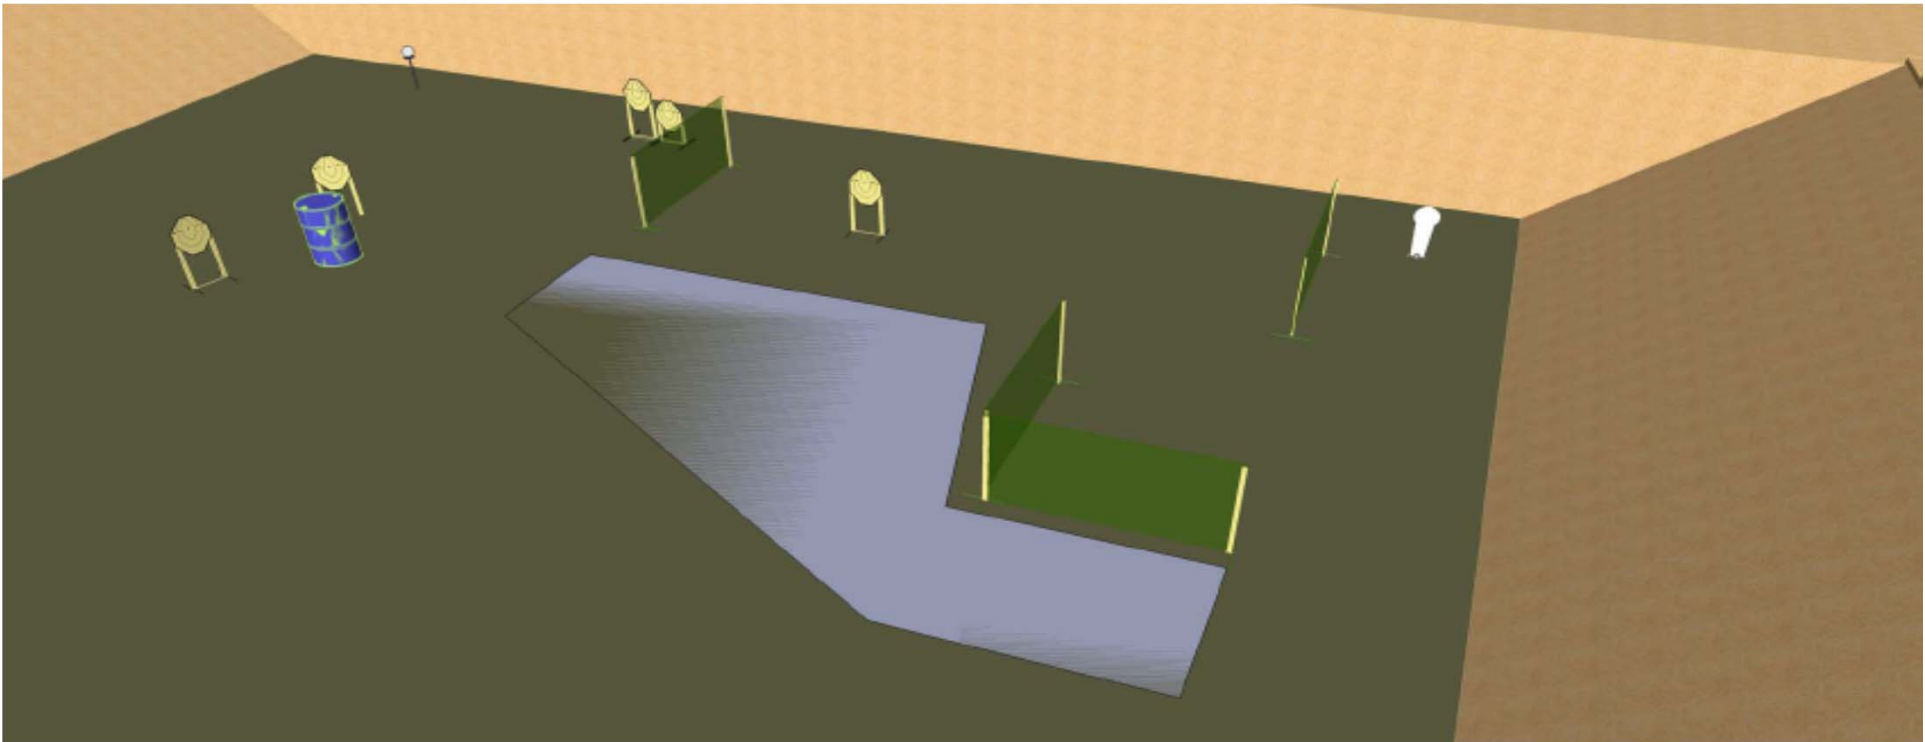

Stage 4, Range 4ab

Rounds:	Minimum of 25 Rounds Required
Starting:	Shooter starts standing with one foot touching the demarcated area "A". Rifle is loaded option 1 and held parallel to the ground with weak hand (weak Shoulder hand).
Time Starts:	Audible, stops last shot fired.
Paper:	7x IPSC Targets & 1x IPSC Partial Target
Steel:	7x IPSC Steel Plates & 2 IPSC Mini-poppers
No-Shoot:	Multiple
Procedure	On the start signal engage the targets as they become visible while remaining within the demarcated area.

Please ensure that the safety angle is indicated during the RO Vetting and the Stage Briefing

Stage 5, Range 5

Rounds:	Minimum of 12 Rounds Required
Starting:	Shooter starts standing anywhere within the demarcated area. Rifle is loaded Option 1.
Time Starts:	Audible, stops last shot fired.
Paper:	5x IPSC Mini-targets
Steel:	1x IPSC Popper & 1x IPSC Steel Plate
No-Shoot:	Multiple
Procedure	On the start signal engage the targets as they become visible while remaining within the demarcated area.