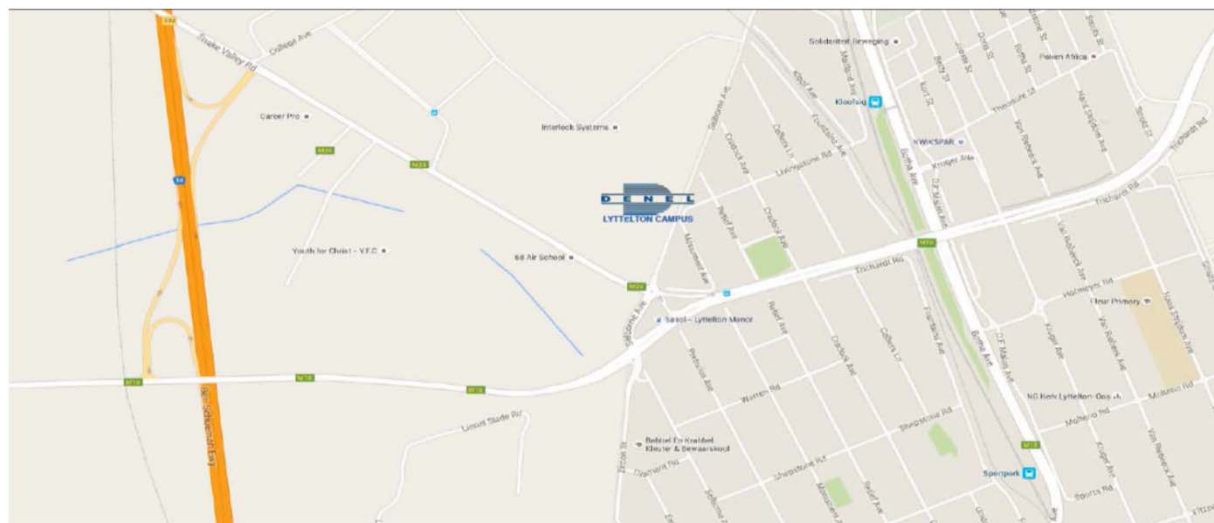

DIRECTIONS to DENEL Lyttelton Campus:

FROM Johannesburg (N1):

- Take then I north.
- At the N1 in 14 split, keep in far right lane to take N14 into Pretoria.
- Drive past Jean ave offramp. Take the next exit Wierda rd M10.
- At the T on top of the offramp, turn LEFT
- At the first robot (behind Sasol garage), turn LEFT into Selborne ave
- At the roundabout, go straight over into Denel Lyttelton Campus

INSIDE DENEL Lyttelton Campus:

- Go through the first set of boom gates.
- Follow the road past several stops until you get to the second set of boom gates of Denel Land Systems.
- Sign into the register there, and proceed straight until the road becomes a gravel road.
- Drive past the Denel MEChem dog school
- Keep on straight into the shooting range.

NOTE:

- Please drive slowly and carefully inside Denel Lyttelton Campus