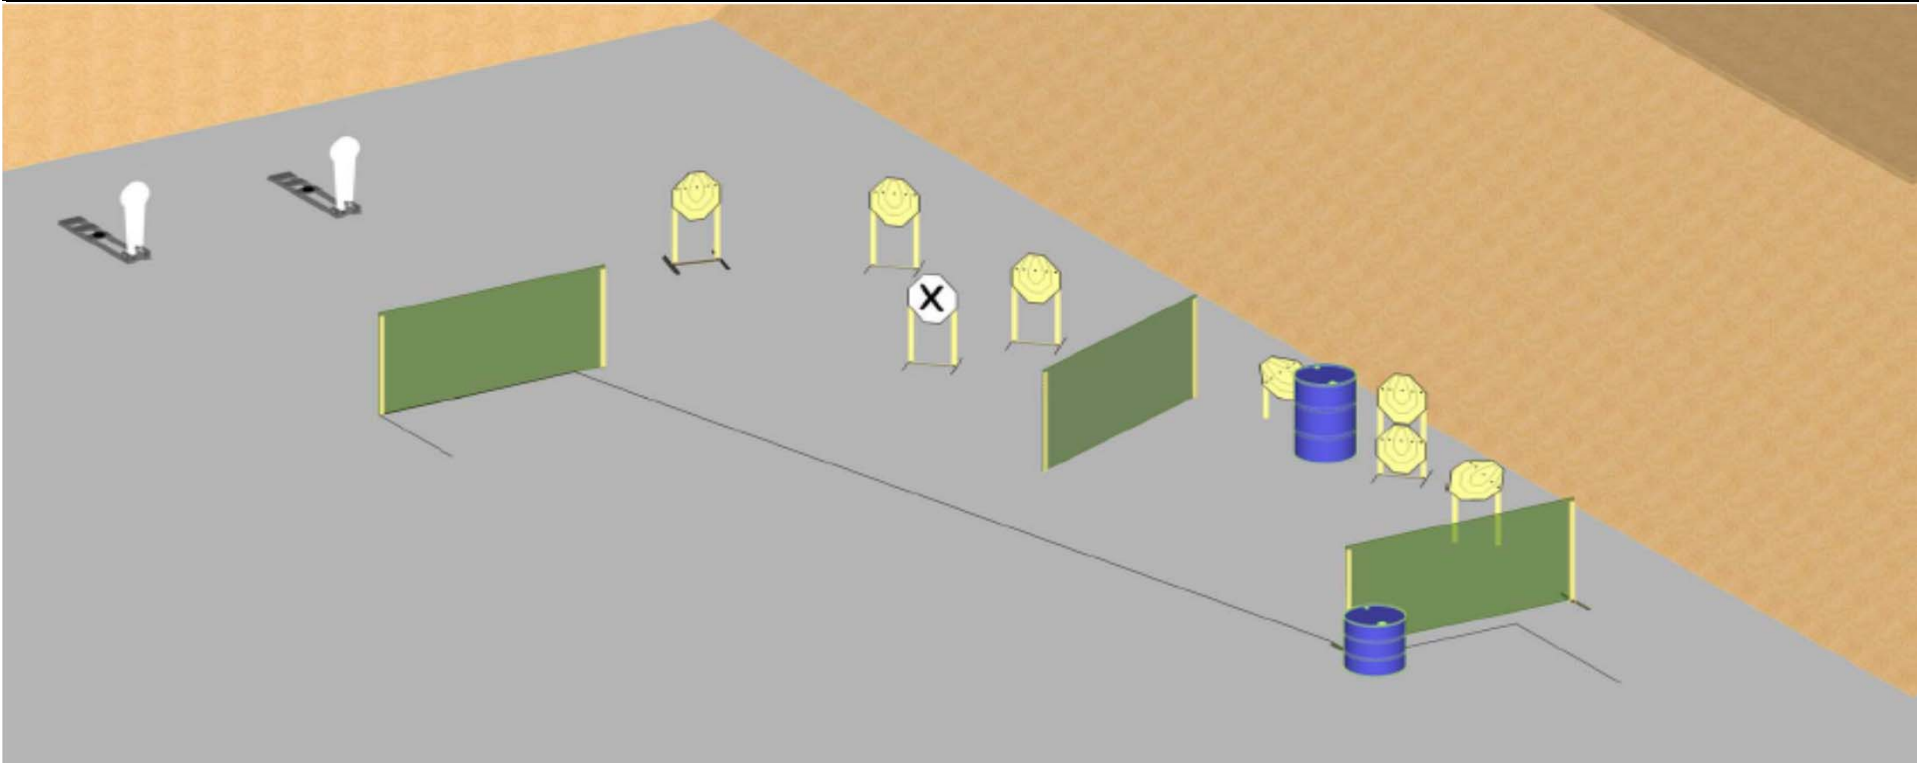

Stage 6, Range 6

Rounds:	Minimum of 16 Rounds Required
Starting:	Shooter starts standing within the demarcated area with Rifle loaded Option 1 and placed on the drum at "A" both hands to be touching the same drum as the rifle is placed on.
Time Starts:	Audible, stops last shot fired.
Paper:	7x IPSC Targets
Steel:	2x IPSC Popper
No-Shoot:	Multiple
Procedure	On the start signal engage the targets as they become visible while remaining within the demarcated area.