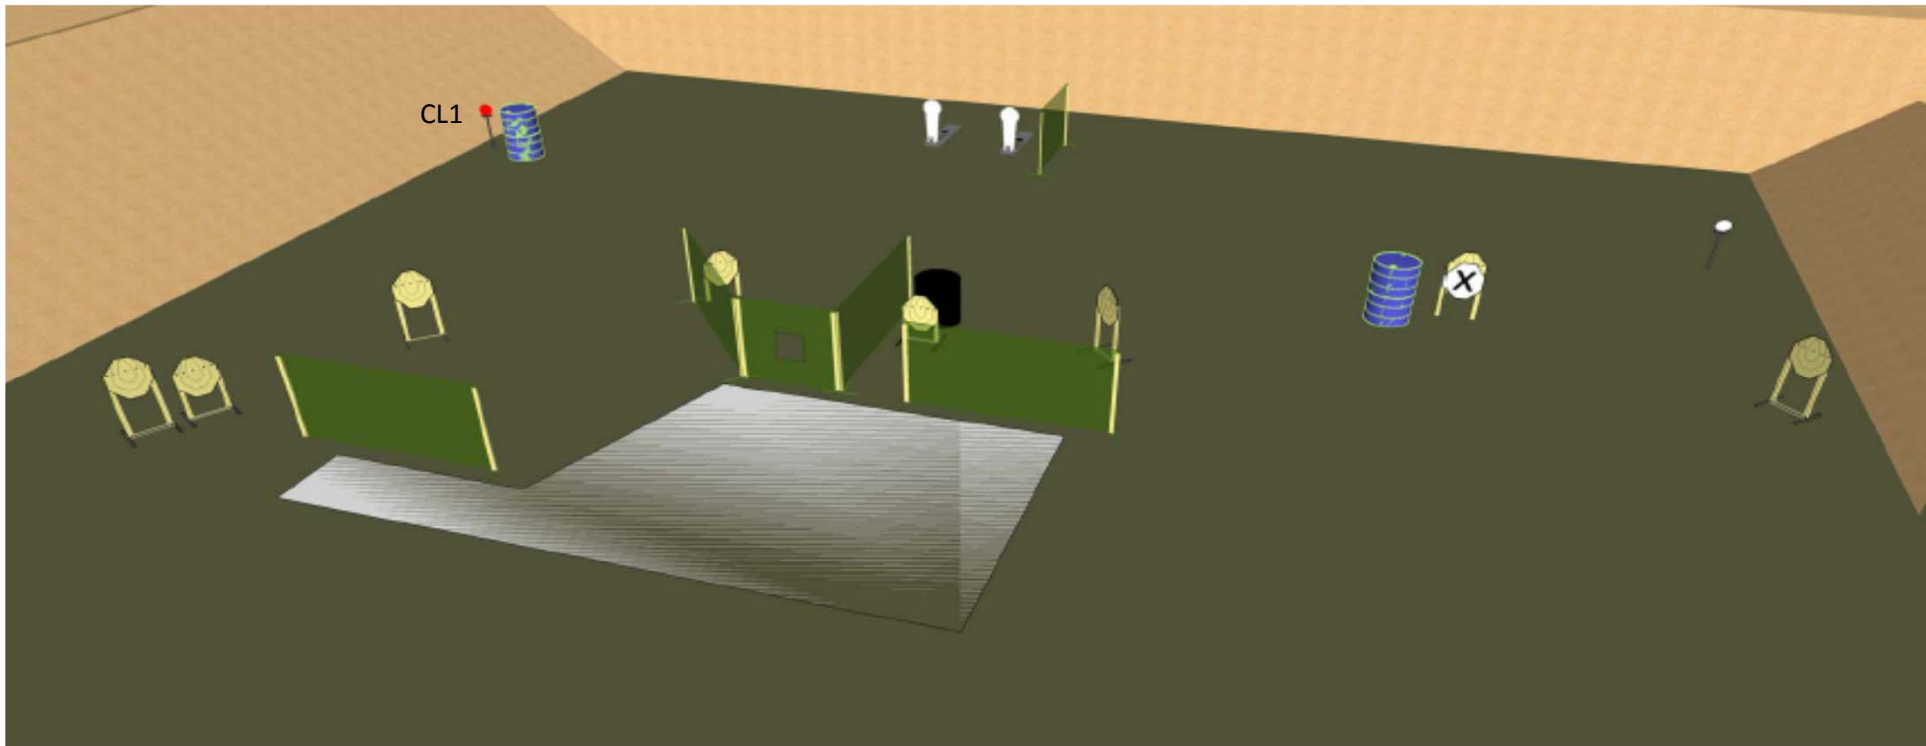

Stage 1, Range 1

Rounds:	Minimum of 20 Rounds Required
Starting:	Shooter starts standing anywhere within the demarcated area, rifle is loaded Option 1.
Time Starts:	Audible, stops last shot fired.
Paper:	8x IPSC Targets.
Steel:	2x IPSC Mini-Poppers, 1x IPSC Steel Plates & 1x Frangible Clay Target.
No-Shoot:	1x IPSC No-shoot Target.
Procedure	On the start signal engage the targets as they become visible while remaining within the demarcated area.

Stage 2, Range 2

Rounds:	Minimum of 28 Rounds Required
Starting:	Shooter standing with one foot touching demarcated point "A". Rifle is loaded Option 3 (Completely Unloaded).
Time Starts:	Audible, stops last shot fired.
Paper:	12x IPSC Targets
Steel:	3x IPSC Steel Plates & 1x Frangible Clay Target
No-Shoot:	None
Procedure	On the start signal engage the targets as they become visible while remaining within the demarcated area.

Stage 3, Range 3

Rounds:	Minimum of 17 Rounds Required
Starting:	Shooter starts standing within the demarcated area, Rifle is loaded Option 1 & placed on the table.
Time Starts:	Audible, stops last shot fired.
Paper:	6x IPSC Targets & 1x IPSC Partial Mini-target (MT1)
Steel:	3x IPSC Steel Plates
No-Shoot:	None
Procedure	On the start signal engage the targets as they become visible while remaining within the demarcated area.