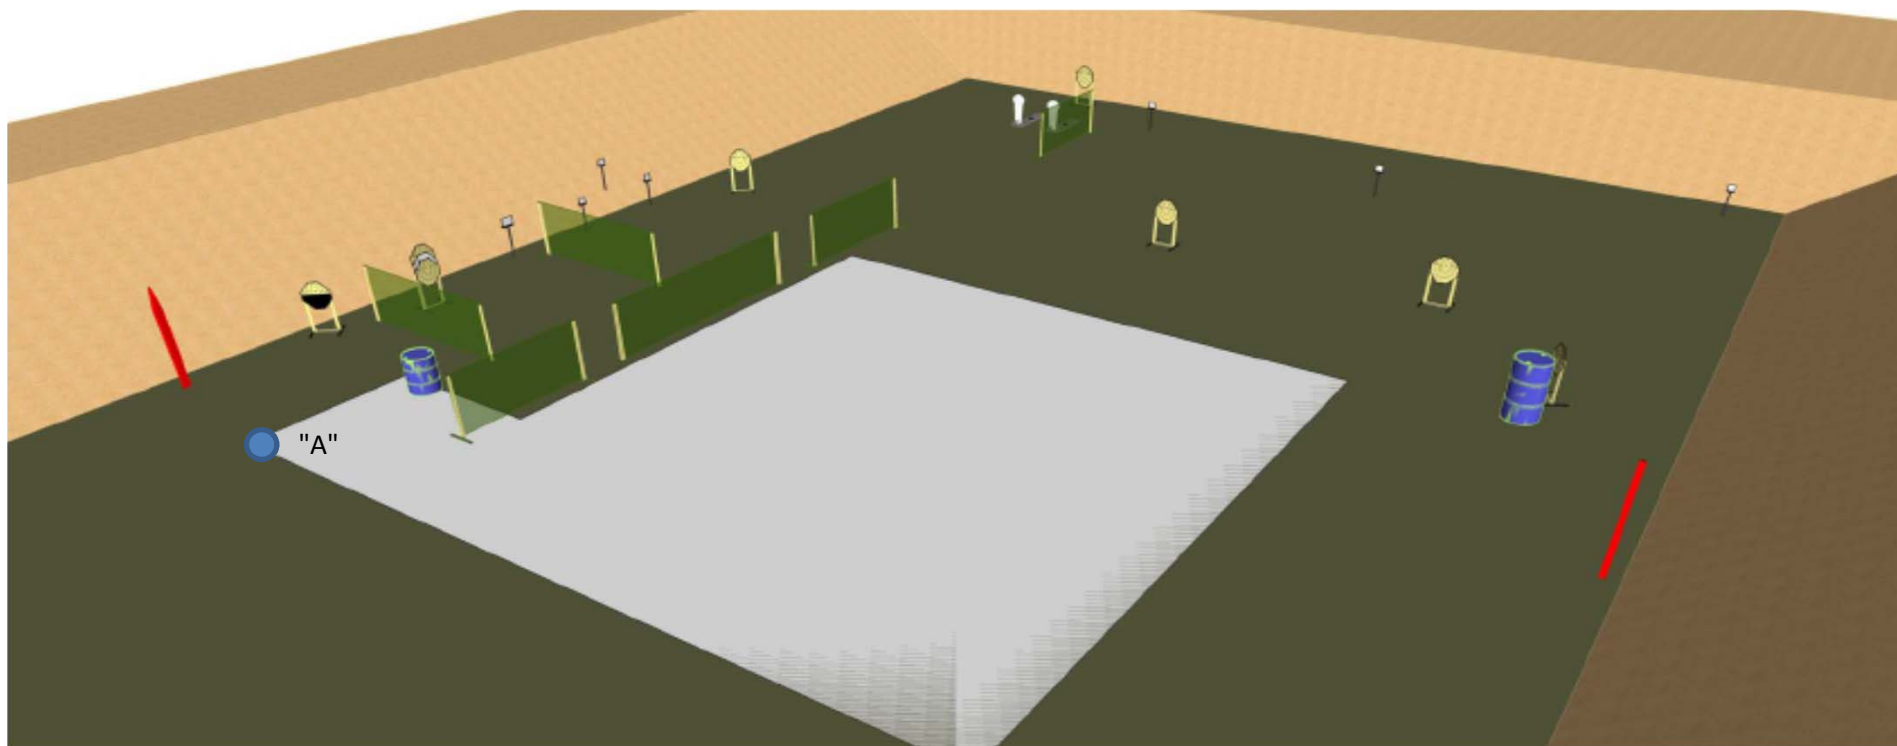

Stage 4, Range 4ab

Rounds:	Minimum of 25 Rounds Required
Starting:	Shooter starts standing with one foot touching the demarcated area "A". Rifle is loaded option 1 and held parallel to the ground with weak hand (weak Shoulder hand).
Time Starts:	Audible, stops last shot fired.
Paper:	7x IPSC Targets & 1x IPSC Partial Target
Steel:	7x IPSC Steel Plates & 2 IPSC Mini-poppers
No-Shoot:	Multiple
Procedure	On the start signal engage the targets as they become visible while remaining within the demarcated area.

Please ensure that the safety angle is indicated during the RO Vetting and the Stage Briefing