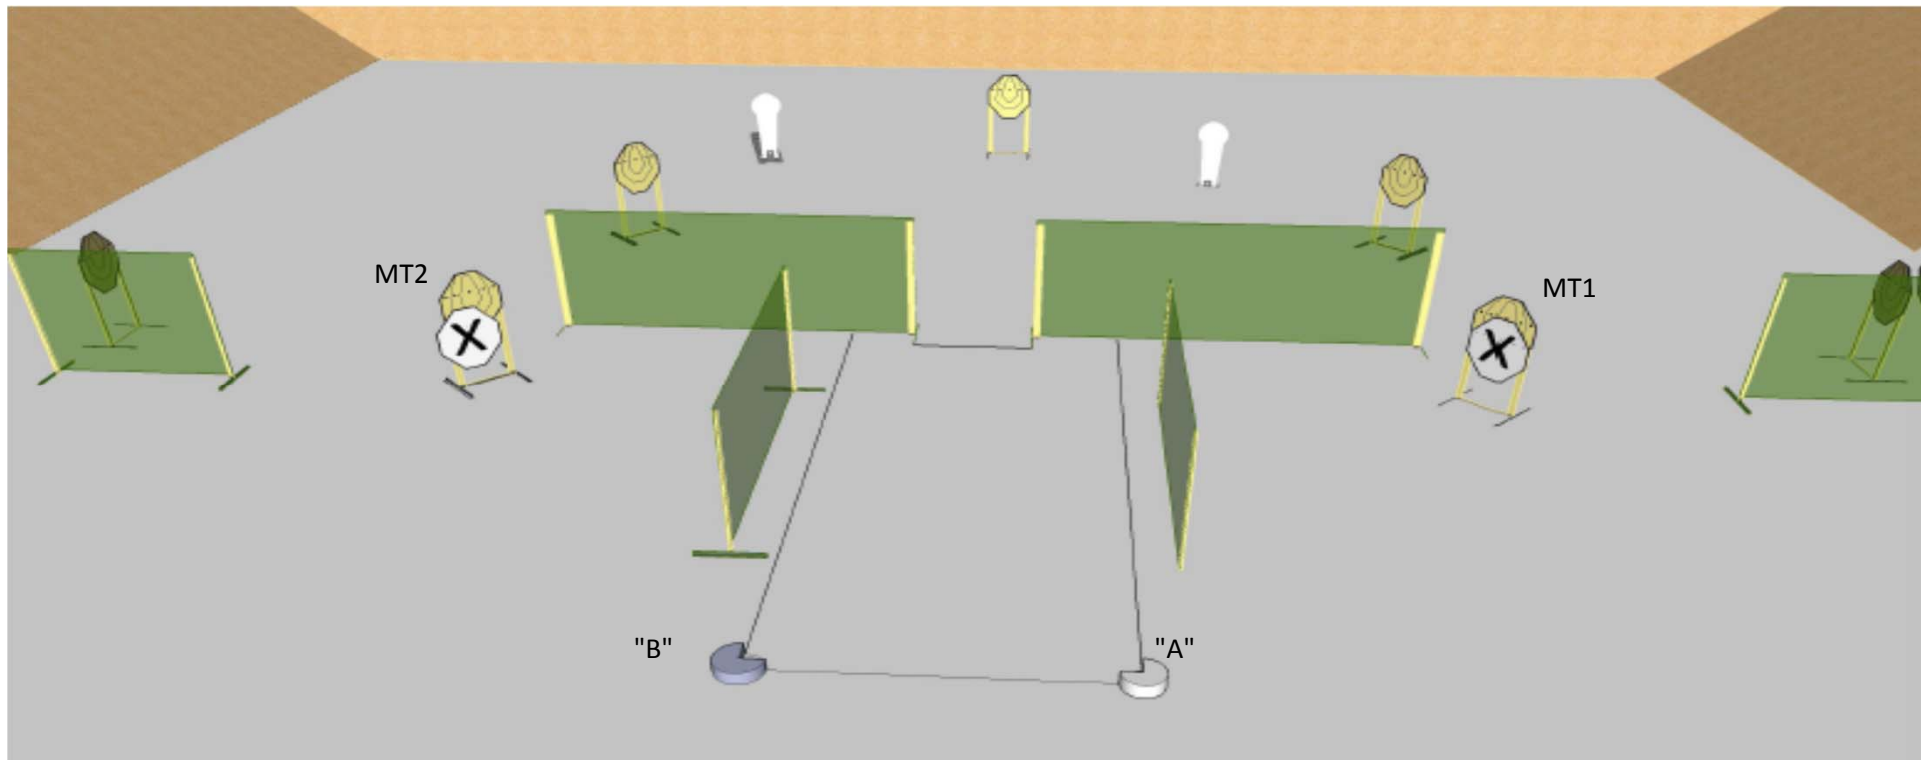

Please ensure that the safety angle is indicated during the RO Vetting and the Stage Briefing

Stage 5, Range 5

Rounds:	Minimum of 12 Rounds Required
Starting:	Shooter starts standing anywhere within the demarcated area. Rifle is loaded Option 1.
Time Starts:	Audible, stops last shot fired.
Paper:	5x IPSC Mini-targets
Steel:	1x IPSC Popper & 1x IPSC Steel Plate
No-Shoot:	Multiple
Procedure	On the start signal engage the targets as they become visible while remaining within the demarcated area.

Stage 6, Range 6

Rounds:	Minimum of 16 Rounds Required
Starting:	Shooter starts standing within the demarcated area with Rifle loaded Option 1 and placed on the drum at "A" both hands to be touching the same drum as the rifle is placed on.
Time Starts:	Audible, stops last shot fired.
Paper:	7x IPSC Targets
Steel:	2x IPSC Popper
No-Shoot:	Multiple
Procedure	On the start signal engage the targets as they become visible while remaining within the demarcated area.

Stage 7, Range 7

Rounds:	Minimum of 16 Rounds Required
Starting:	Shooter starts standing within the demarcated area with one foot touching the demarcated points "A" or "B". Rifle is loaded
Option 1.	
Time Starts:	Audible, stops last shot fired.
Paper:	5x IPSC Targets & 2x IPSC Mini-targets (MT1 & 2)
Steel:	2x IPSC Popper
No-Shoot:	Multiple
Procedure	On the start signal engage the targets as they become visible while remaining within the demarcated area.